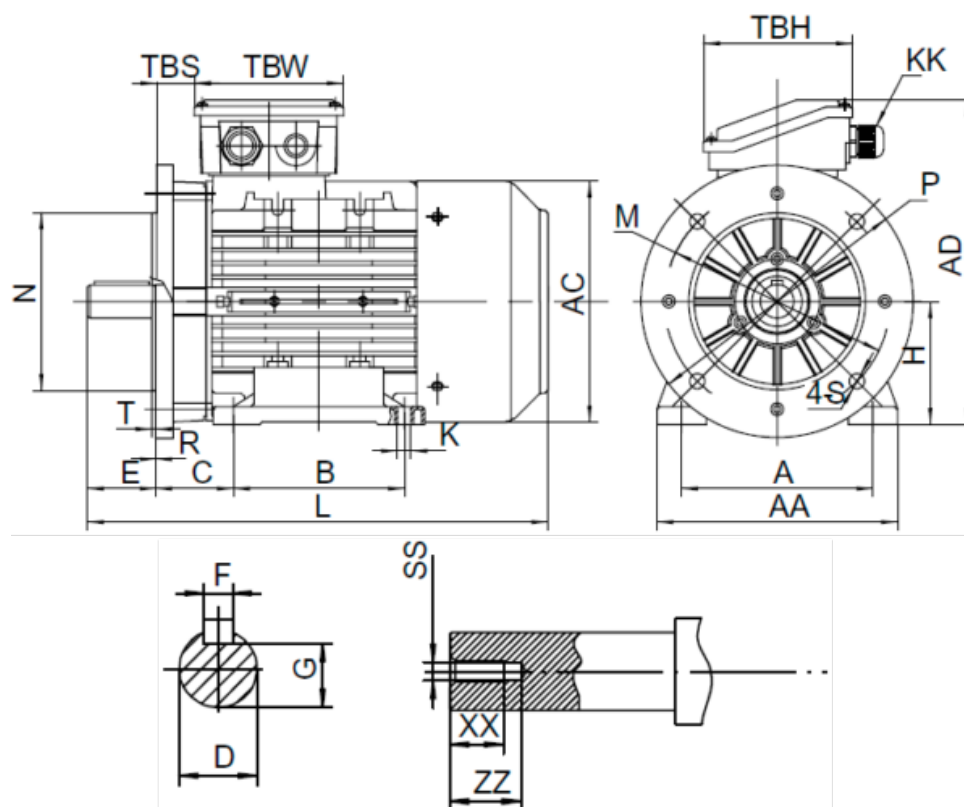

Data Sheet

Article number: 2518007506270140

Description: Kleedrive T3A 132M2-6 7.5kw 900 rpm UL/CSA
3x400/690V 50 HZ IP55 B35 Eff=86,8%

Measures

A = 216	F = 10	TBW = 118
AA = 260	G = 33	XX = 28
AC = Ø261	H = 132	ZZ = 37
AD = 323	HD = 191	
B = 178	L = 498	
C = 89	SS = M12	
D = Ø38	TBH = 118	
E = 80	TBS = 36.5	